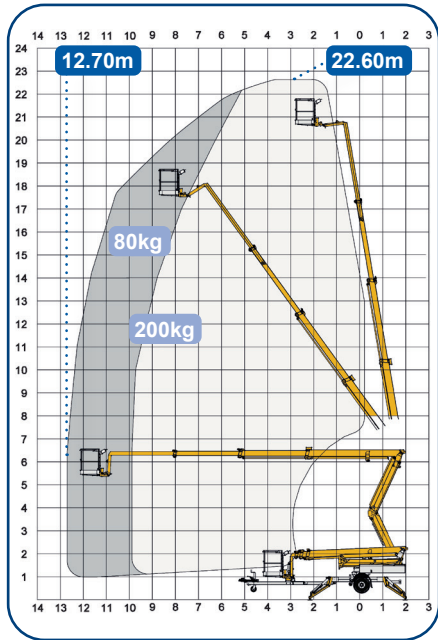

# 1700 EX

6.25m

1.99m

1.66m

4.12m

1.25x  
0.80x  
1.10m

Max  
200kg

2060kg

# 1830 EX

6.72m

1.99m

1.61m

4.25m

1.25x  
0.80x  
1.10m

Max  
200kg

2550kg

# 2300 EX

7.33m

2.00m

1.70m

4.25m

1.25x  
0.80x  
1.10m

Max  
200kg

3150kg

\* = Option

Subject to change without notice. Data, dimensions and features are indicative and not binding

TRAILER 0621