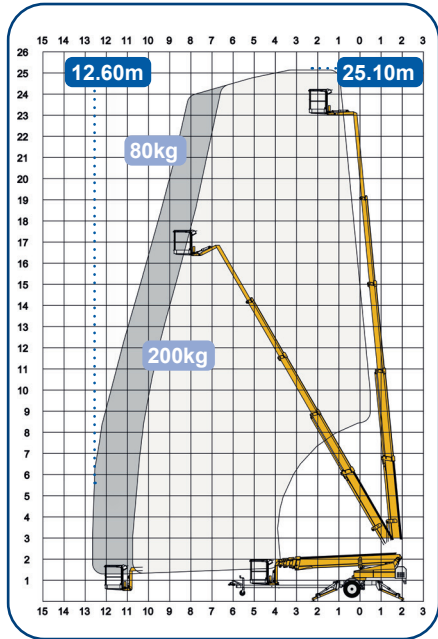

# 1300 E

6.27m

1.93m

1.60m

4.12m

1.25x  
0.80x  
1.10m

Max  
200kg

1650kg

# 2100 E

7.39m

2.07m

1.70m

4.25m

1.25x  
0.80x  
1.10m

Max  
200kg

2500kg

# 2500 E

8.41m

2.11m

1.71m

4.25m

1.25x  
0.80x  
1.10m

Max  
200kg

3060kg

# 2900 E

9.28

2.11m

1.71

4.25

1.25x  
0.80x  
1.10m

Max  
200kg

3400kg