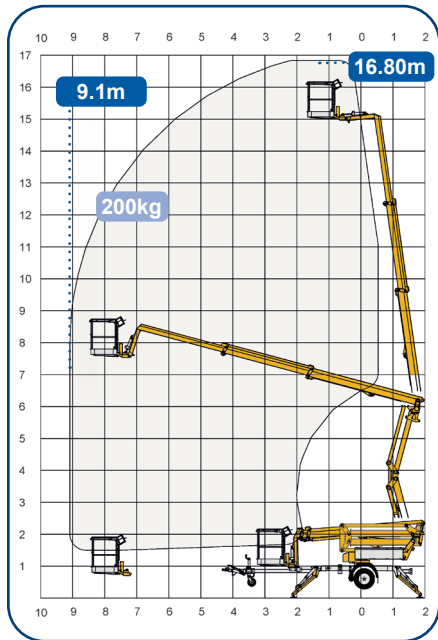

# 1500 EX

6.04m

1.99m

1.66m

4.12m

1.25x  
0.80x  
1.10m

Max  
230kg

2000kg

# 1700 EX

6.25m

1.99m

1.66m

4.12m

1.25x  
0.80x  
1.10m

Max  
200kg

2060kg

# 1830 EX

6.72m

1.99m

1.61m

4.25m

1.25x  
0.80x  
1.10m

Max  
200kg

2550kg

# 2300 EX

7.33m

2.00m

1.70m

4.25m

1.25x  
0.80x  
1.10m

Max  
200kg

3150kg