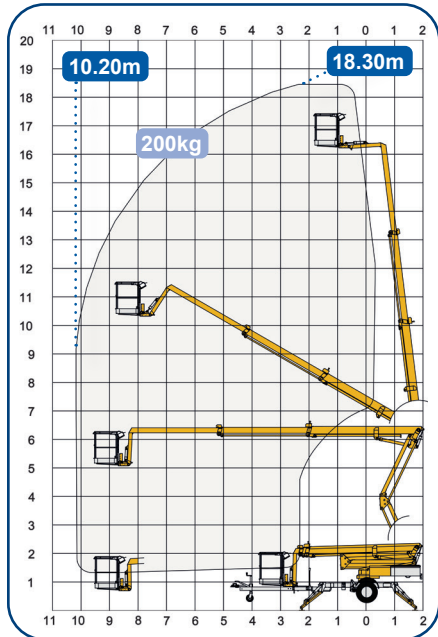

1830 EX

6.72m

1.99m

1.61m

4.25m

1.25x
0.80x
1.10m

Max
200kg

2550kg

*

*